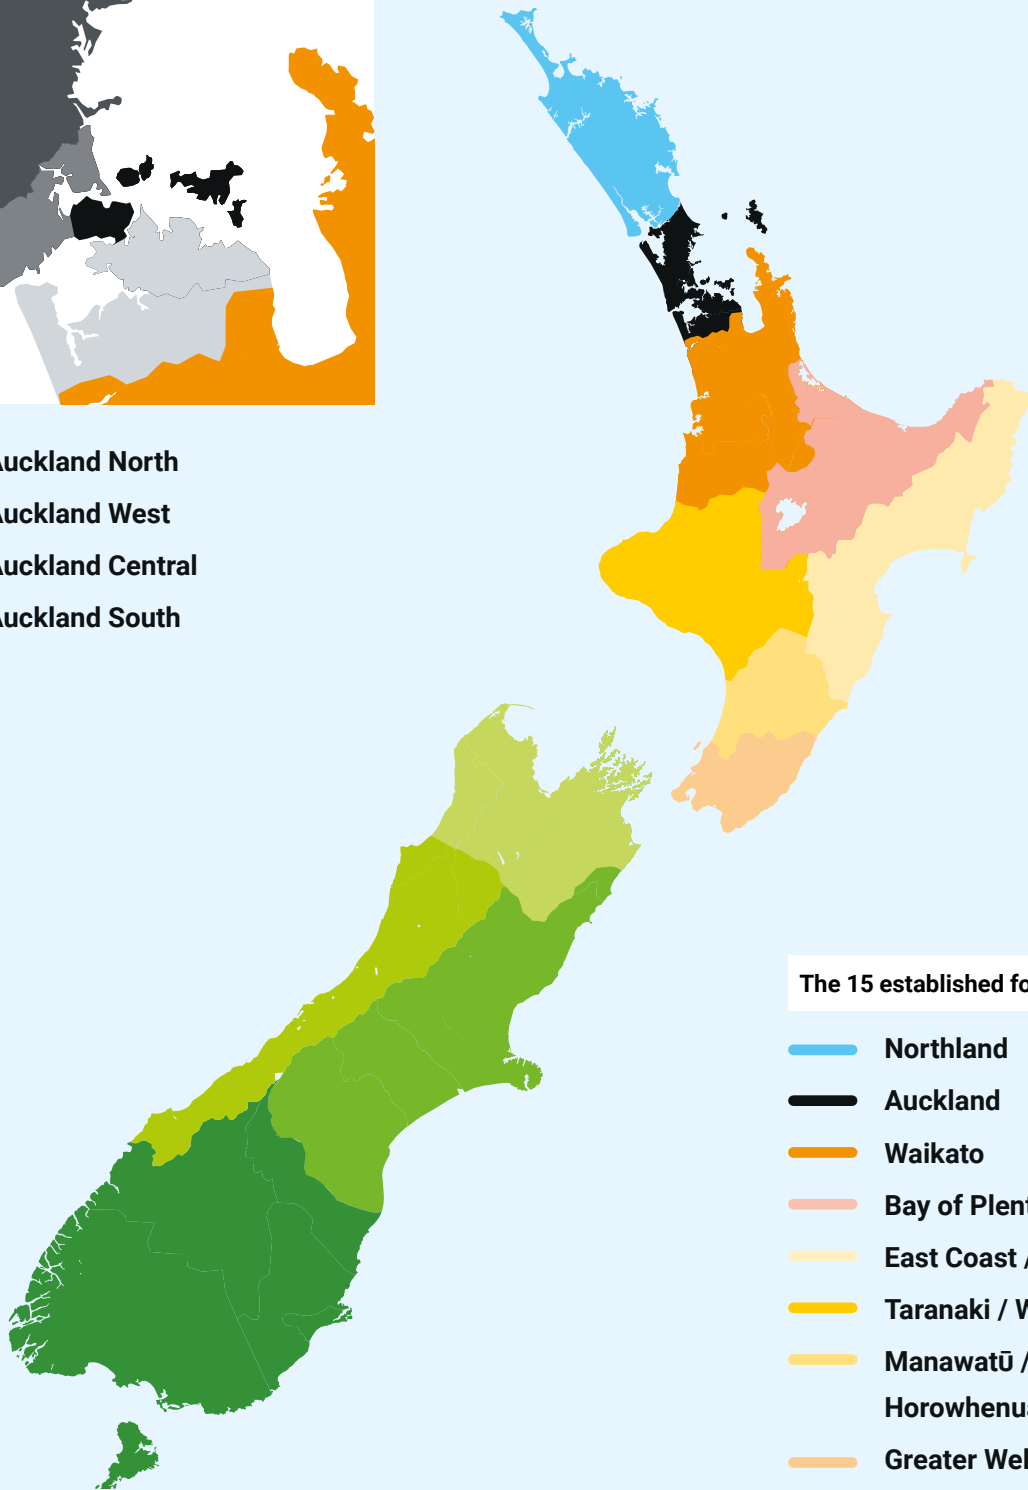

Community Response Forums

- Auckland North
- Auckland West
- Auckland Central
- Auckland South

The 15 established forums across New Zealand

- Northland
- Auckland
- Waikato
- Bay of Plenty
- East Coast / Hawke's Bay
- Taranaki / Whanganui
- Manawatū / Palmerston North / Horowhenua
- Greater Wellington
- Nelson / Marlborough / Tasman
- West Coast
- Greater Canterbury
- Otago / Southland